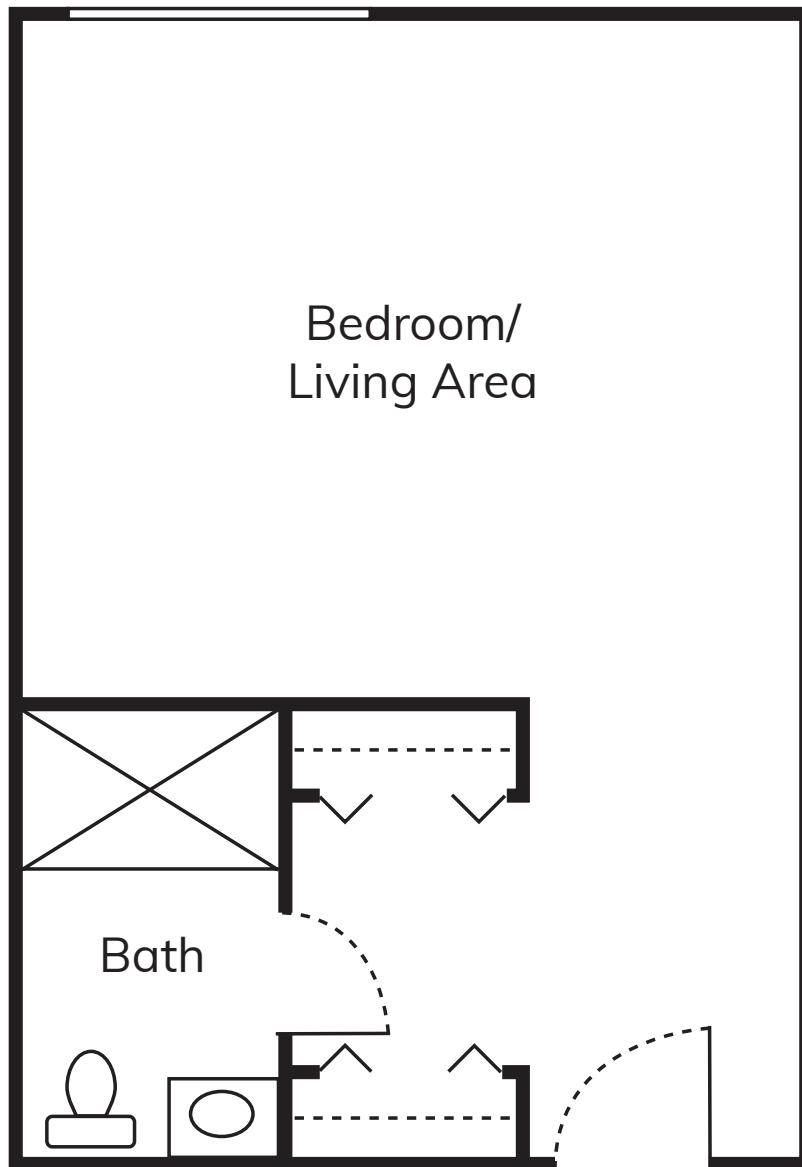

Assisted Living

Deluxe Studio

Approx. 308 sq. ft.
Floor plans may vary.