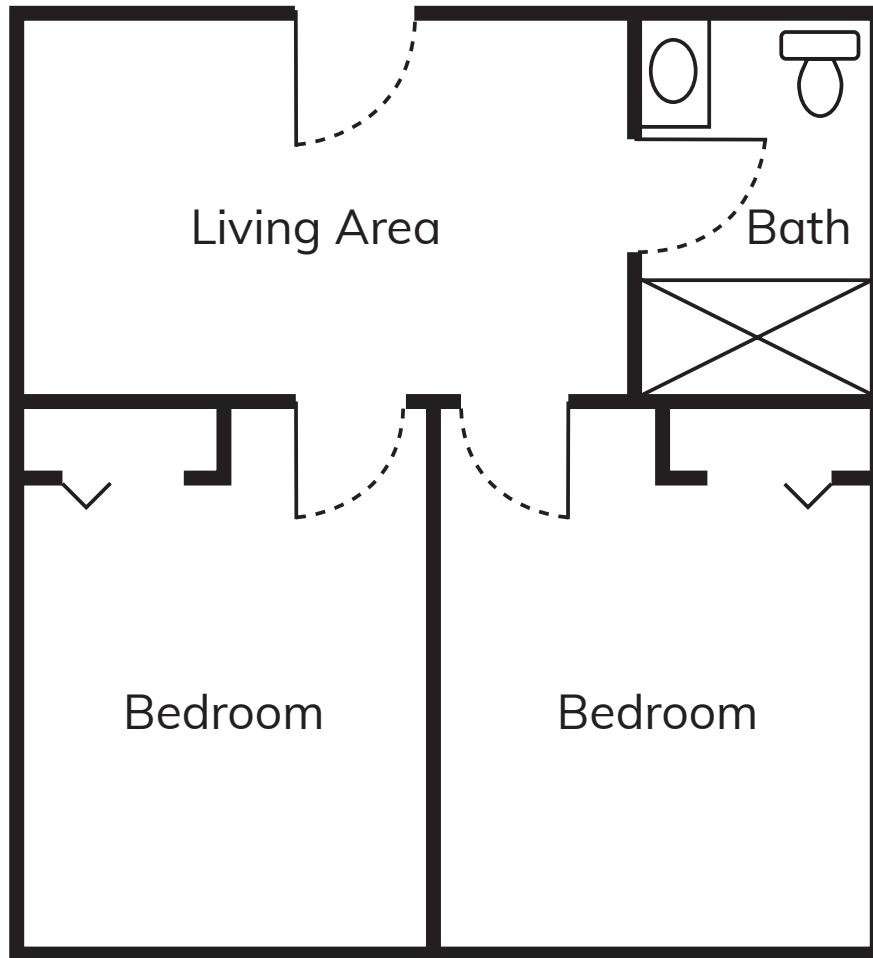

Assisted Living

Deluxe Suite

Approx. 432 sq. ft.
Floor plans may vary.