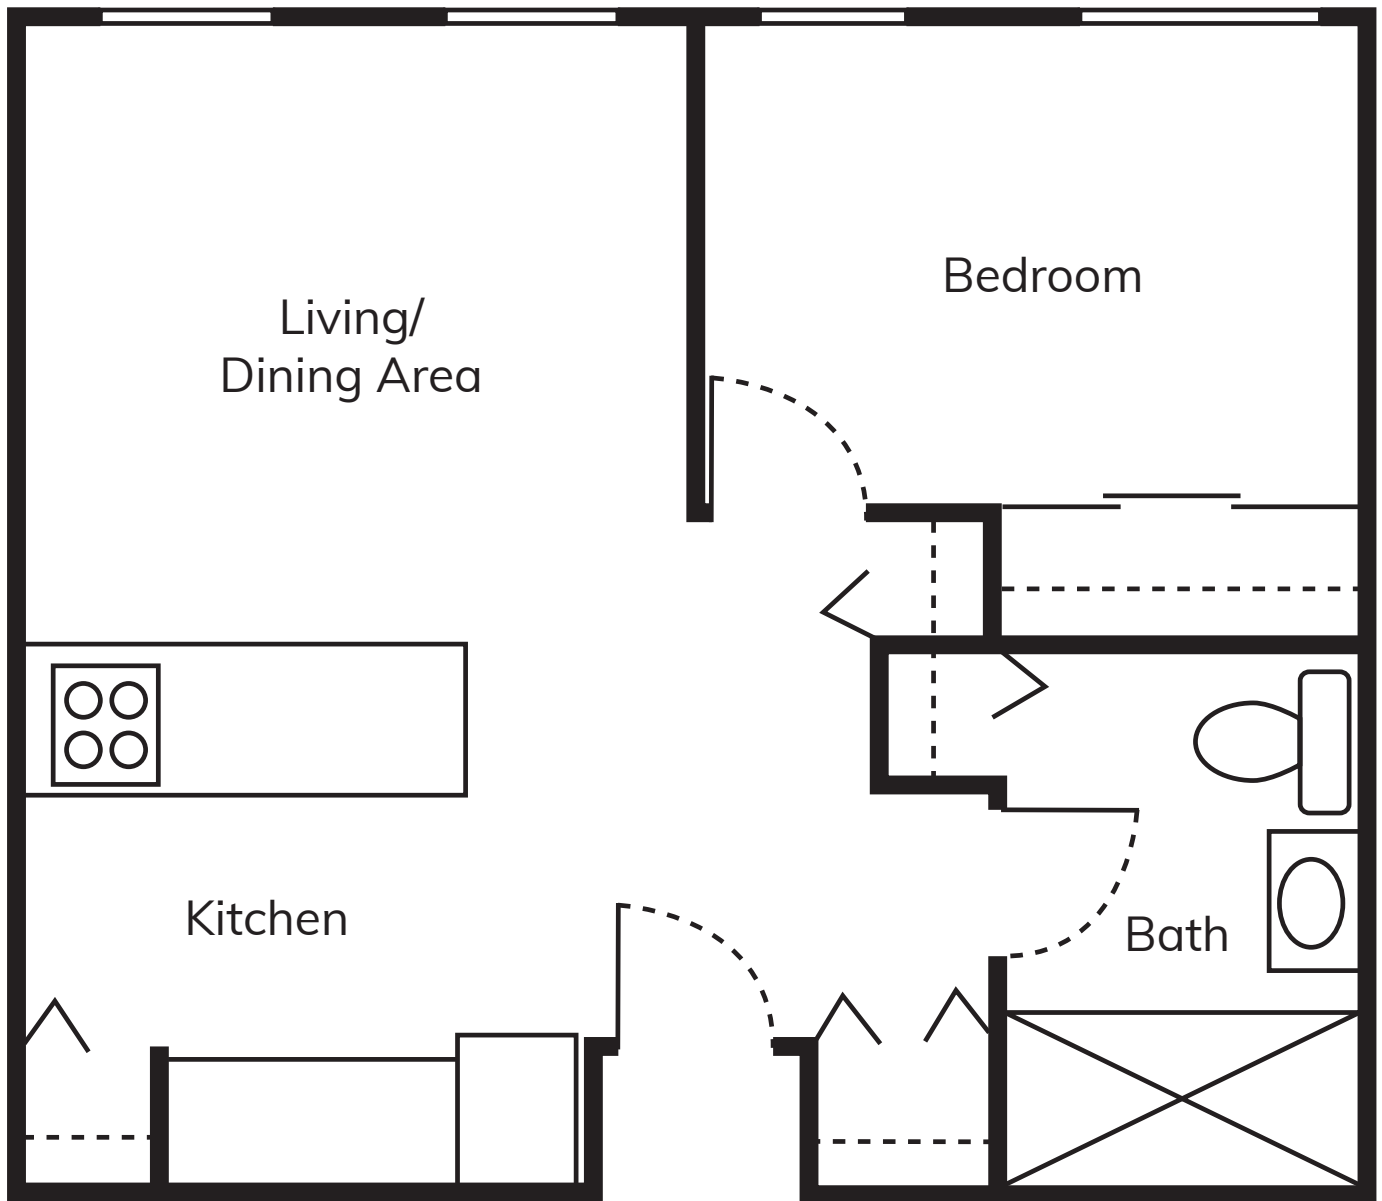

Assisted Living

One-Bedroom

Approx. 583 sq. ft.
Floor plans may vary.