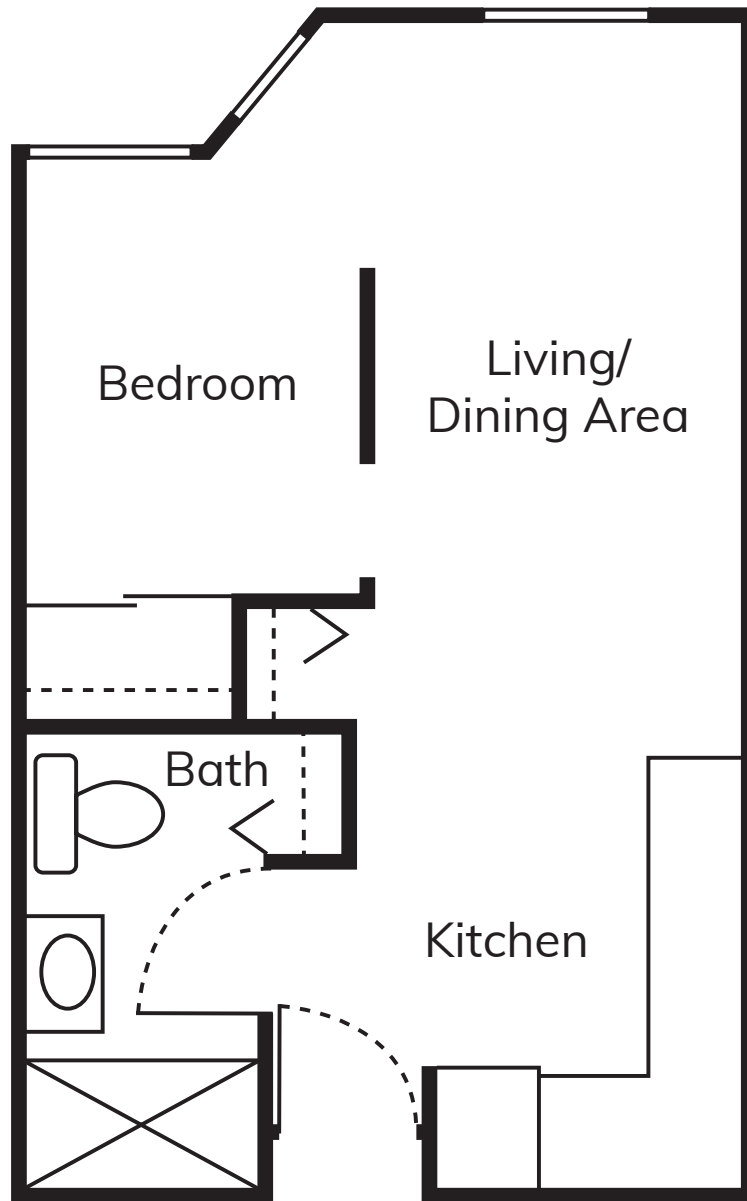

Assisted Living

Studio

Approx. 383 sq. ft.
Floor plans may vary.