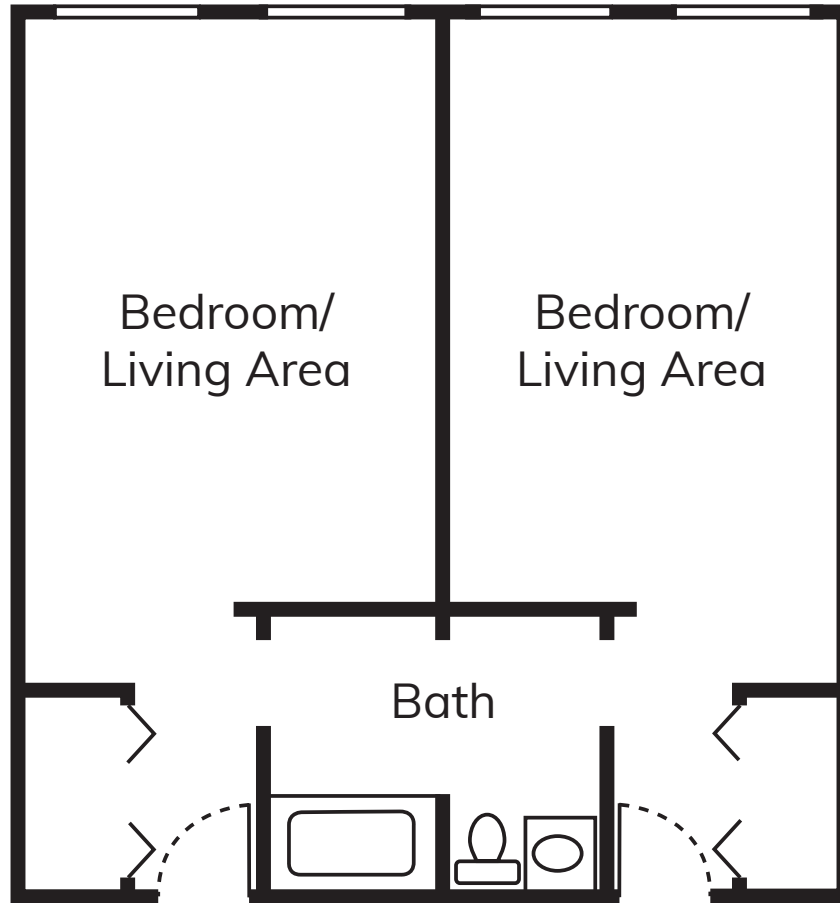

# The Portal/Suite

Approx. 336 sq. ft. per side  
*Floor plans may vary.*

Red Cedar Glen  
Eagle Senior Living