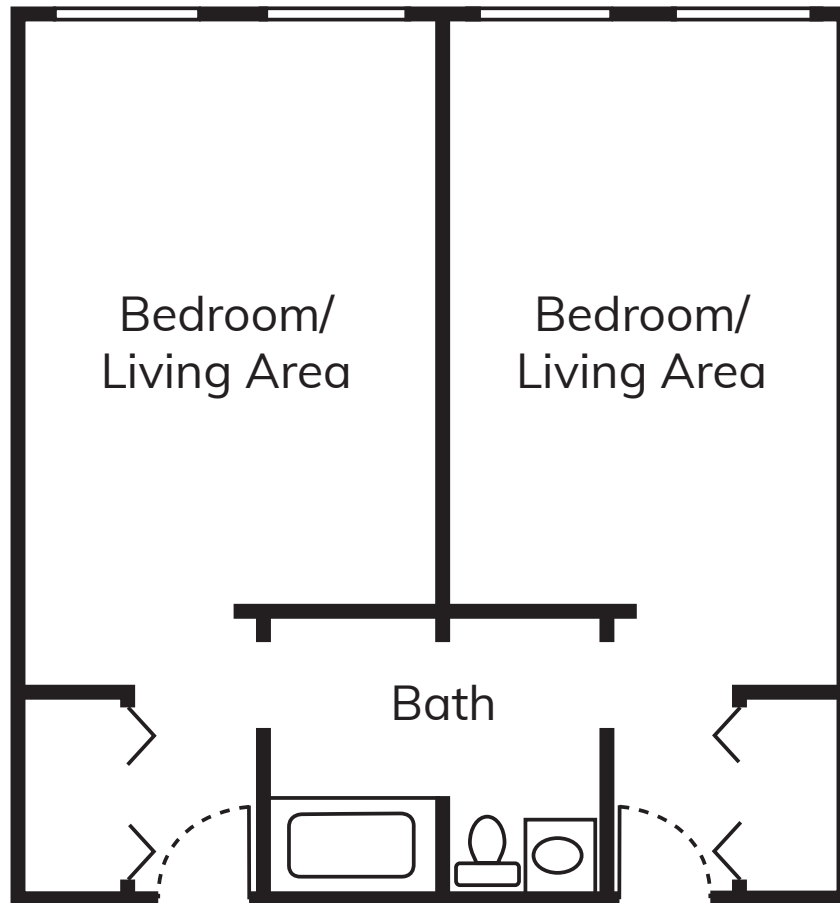

Assisted Living

The Portal/Suite

Approx. 336 sq. ft. per side
Floor plans may vary.

Red Cedar Glen
Eagle Senior Living