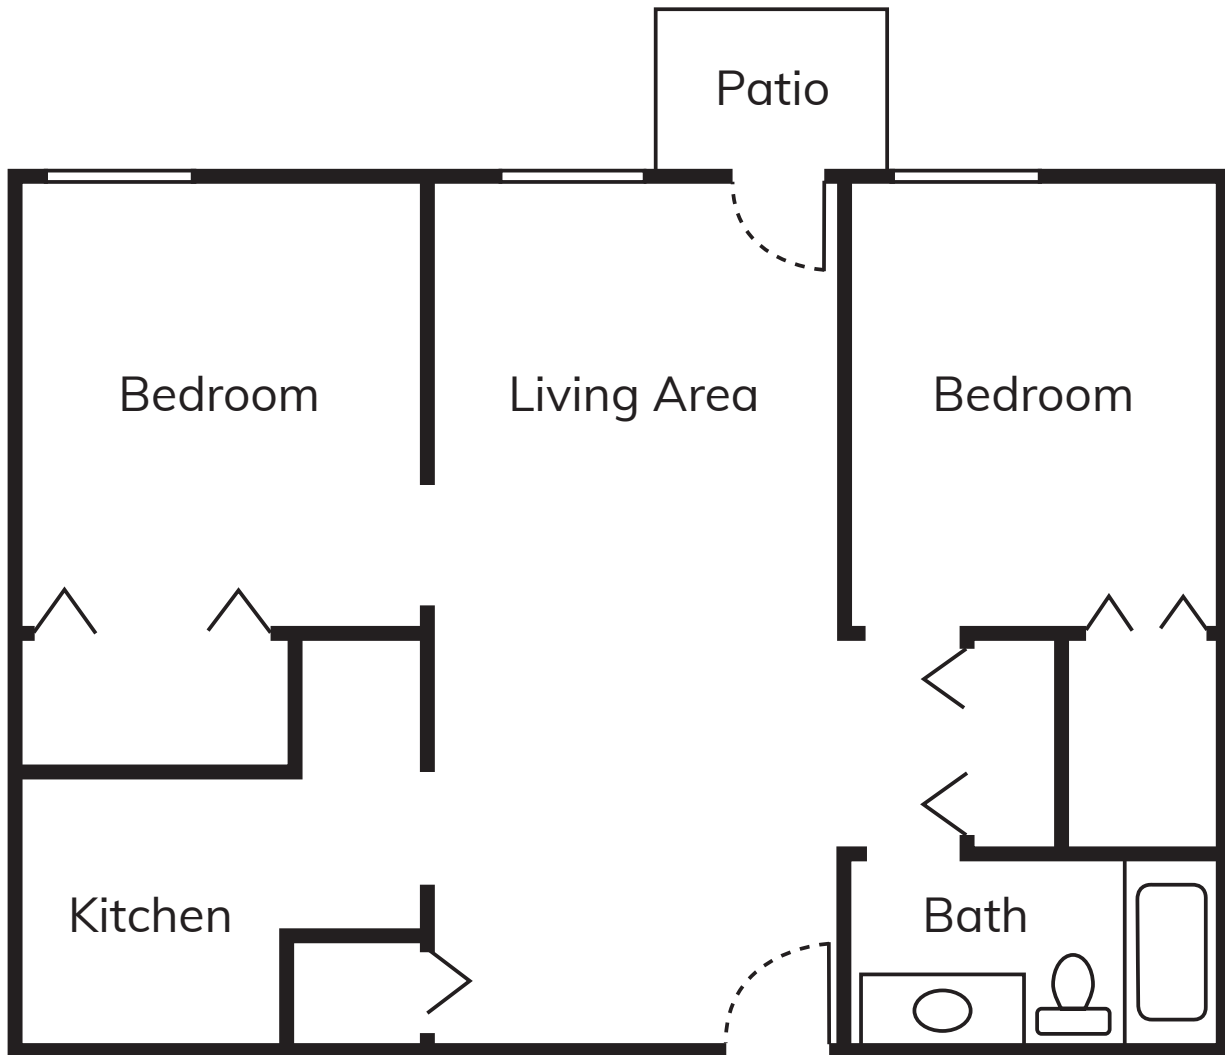

# Independent Living

# The Colonnade

Approx. 768 sq. ft.  
*Floor plans may vary.*