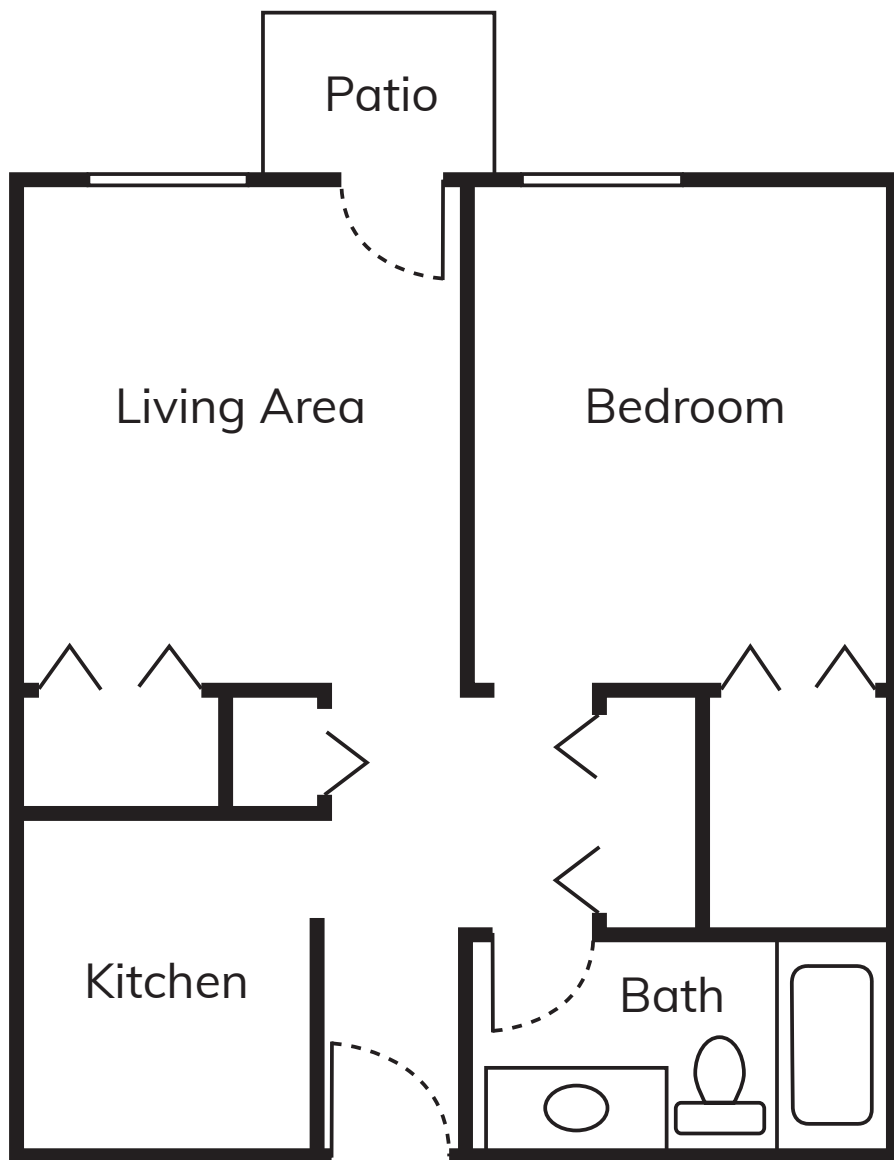

Independent Living

The Veranda

Approx. 560 sq. ft.
Floor plans may vary.

Red Cedar Glen
Eagle Senior Living