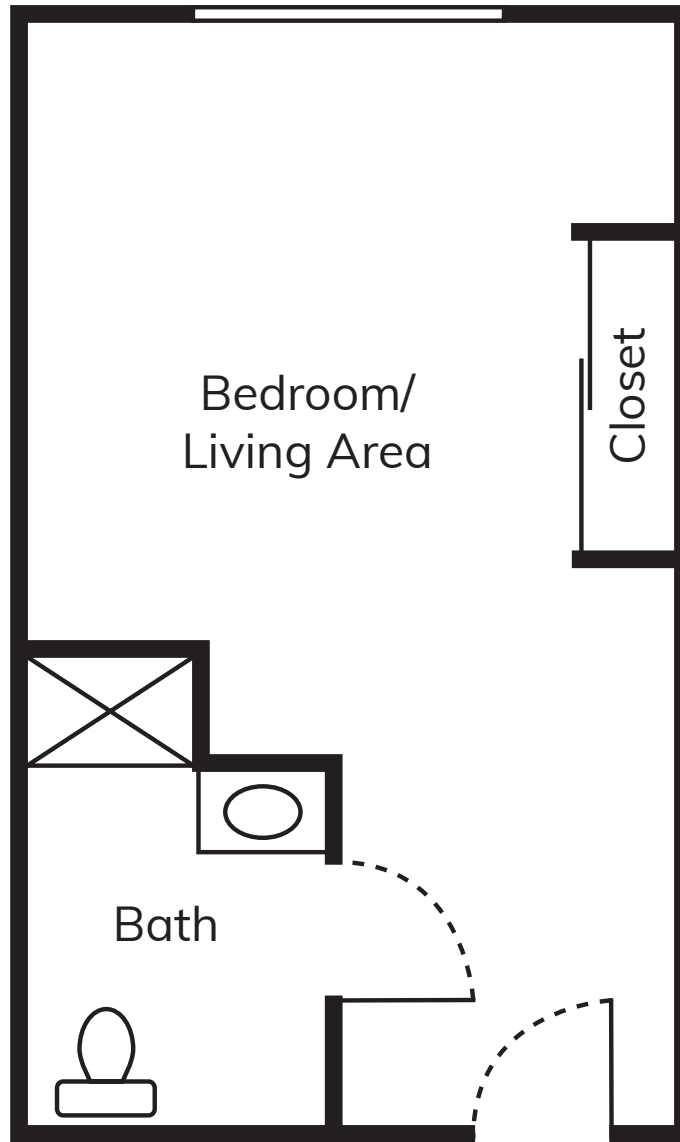

Memory Care

Private Suite

Approx. 240 sq. ft.
Floor plans may vary.

Timberdale Trace