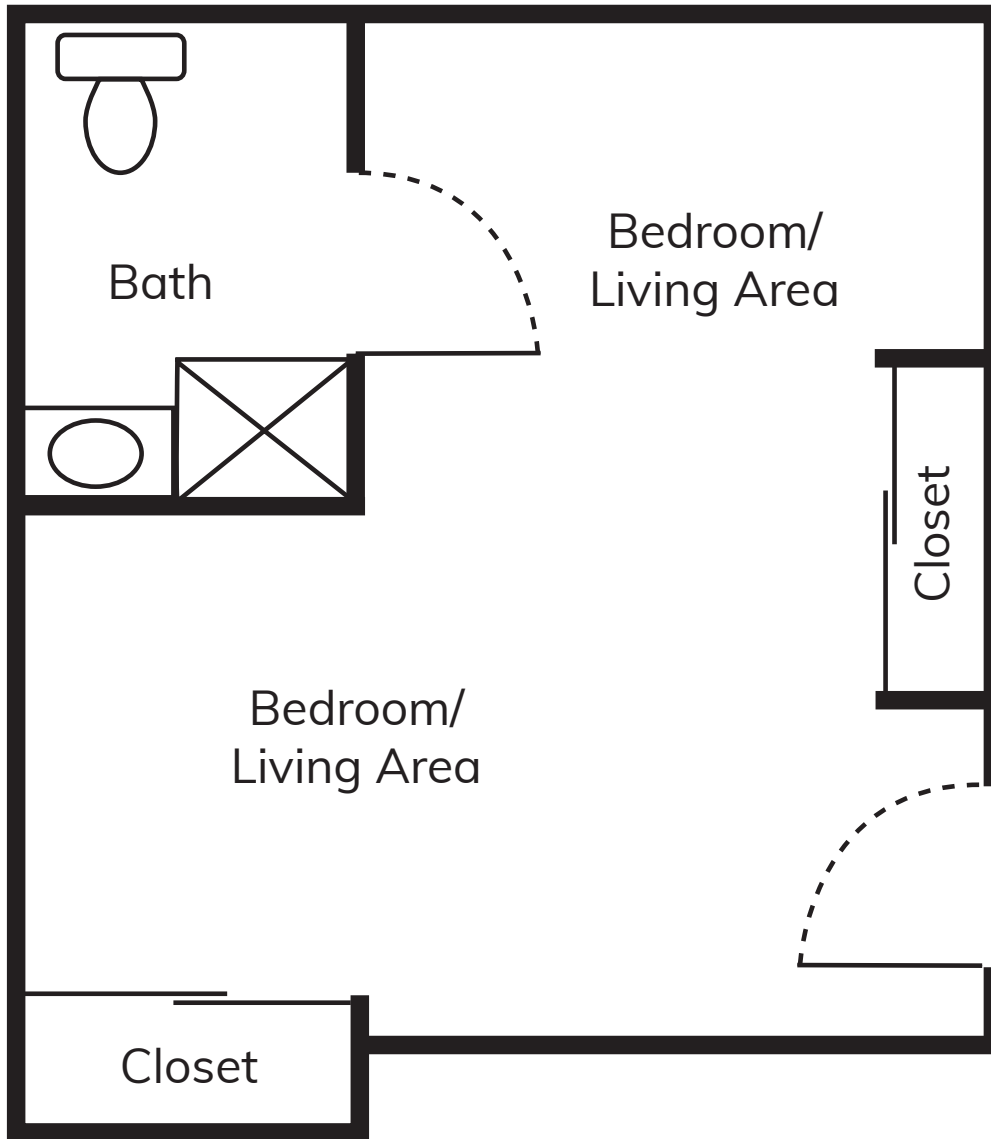

# Memory Care

# Semi-Private Suite

Approx. 400 sq. ft.  
*Floor plans may vary.*

Timberdale Trace