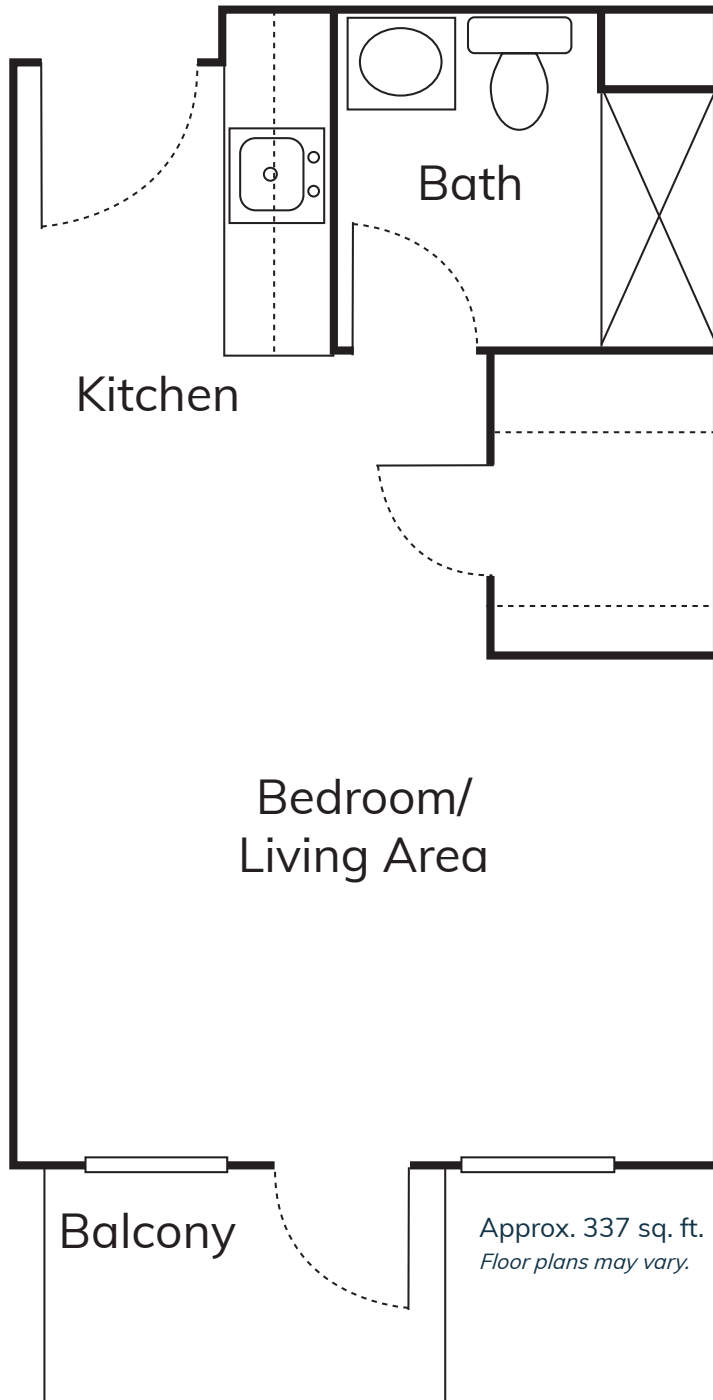

# Deluxe Studio I

Approx. 337 sq. ft.  
*Floor plans may vary.*

Monarch Place  
Eagle Senior Living