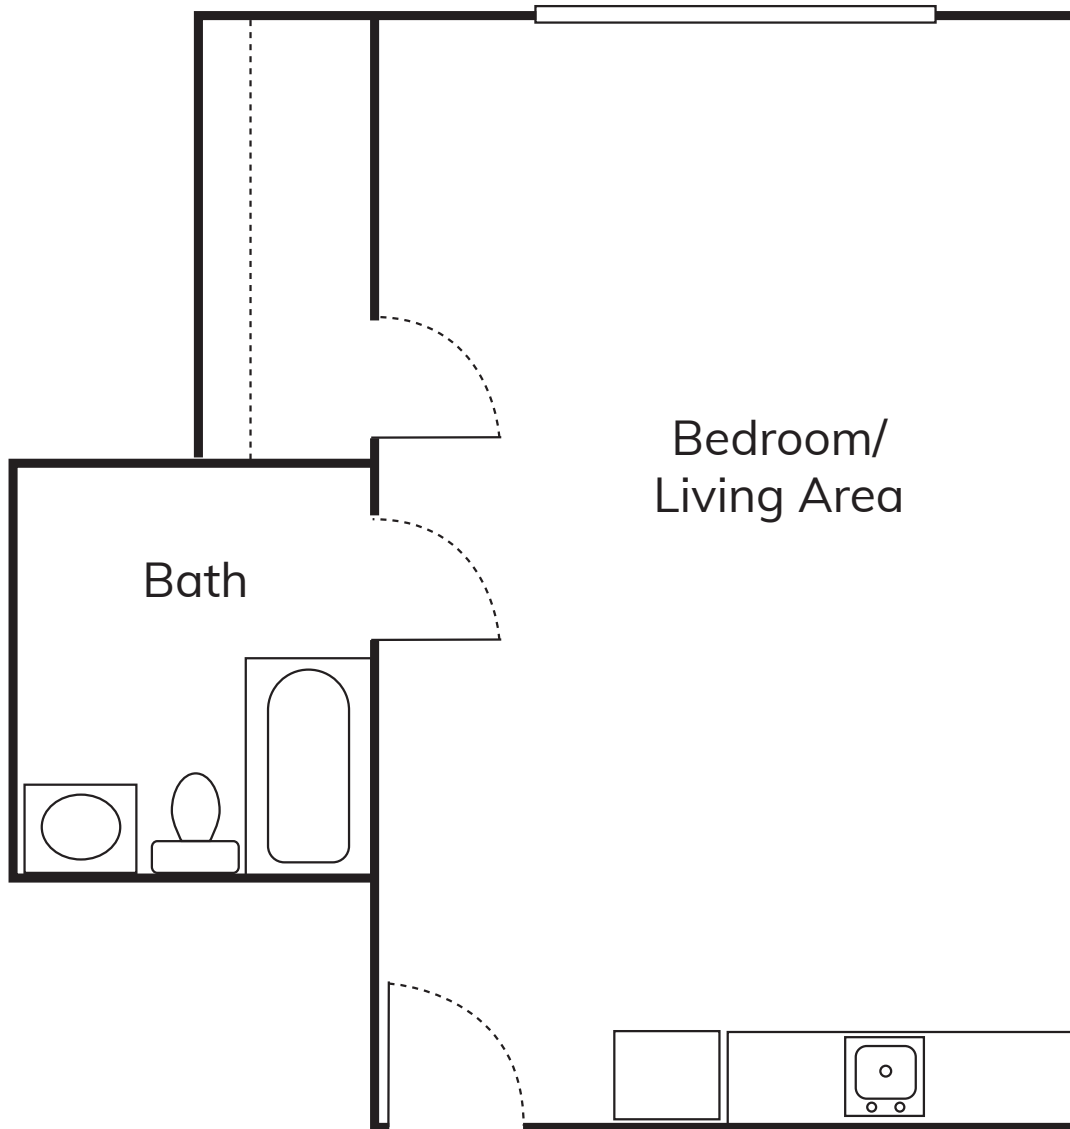

Assisted Living

Deluxe Studio II

Approx. 481 sq. ft.
Floor plans may vary.

Monarch Place
Eagle Senior Living