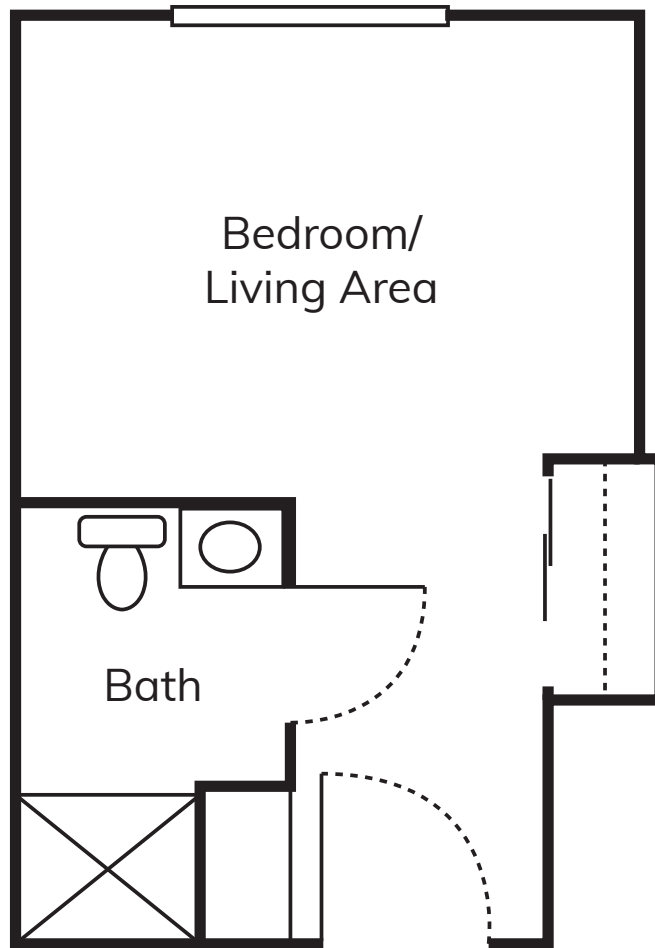

Assisted Living

Alcove

Approx. 240 sq. ft.
Floor plans may vary.

Palmetto Landing
Eagle Senior Living