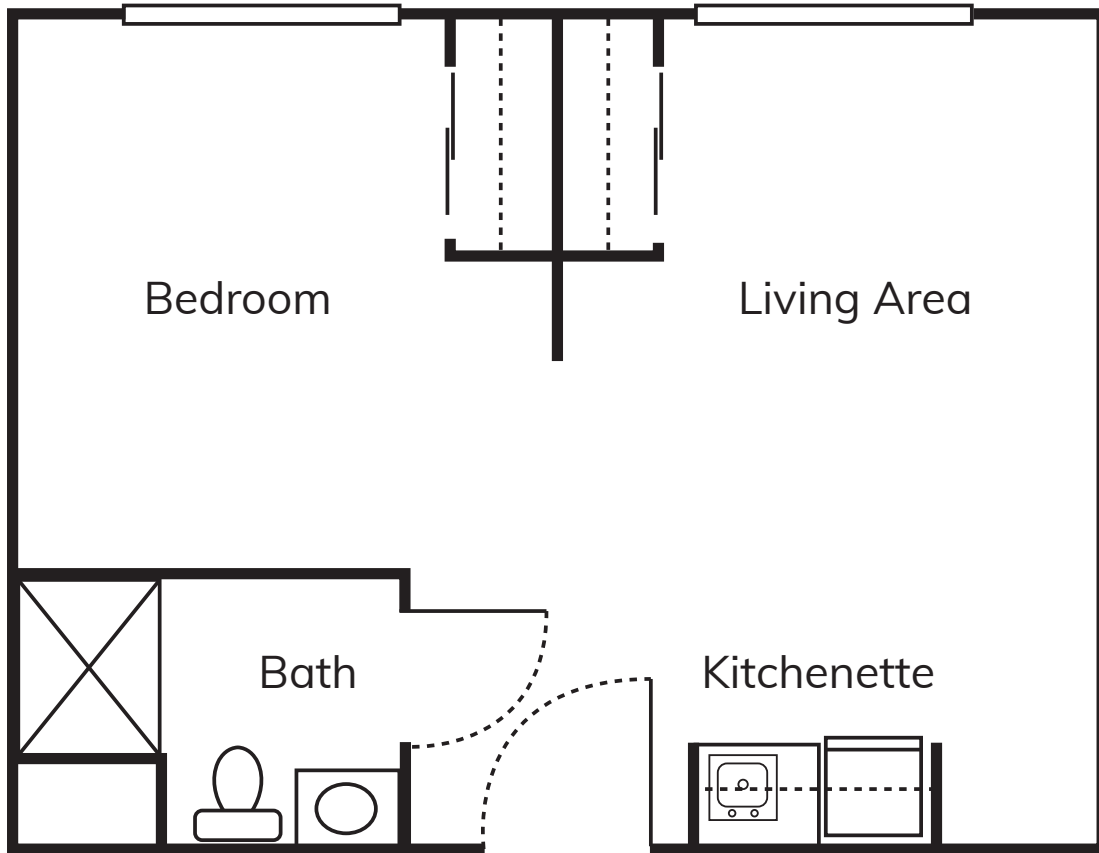

Assisted Living

One-Bedroom Suite

Approx. 360 sq. ft.
Floor plans may vary.

Palmetto Landing
Eagle Senior Living