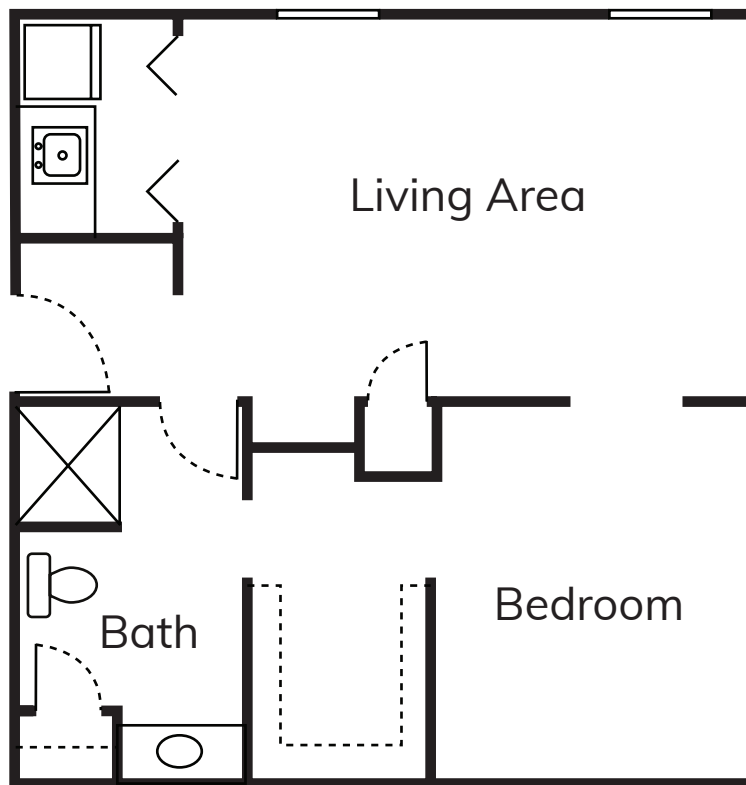

Assisted Living

Deluxe Studio

Approx. 483 sq. ft.
Floor plans may vary.

Crescent Wood
Eagle Senior Living