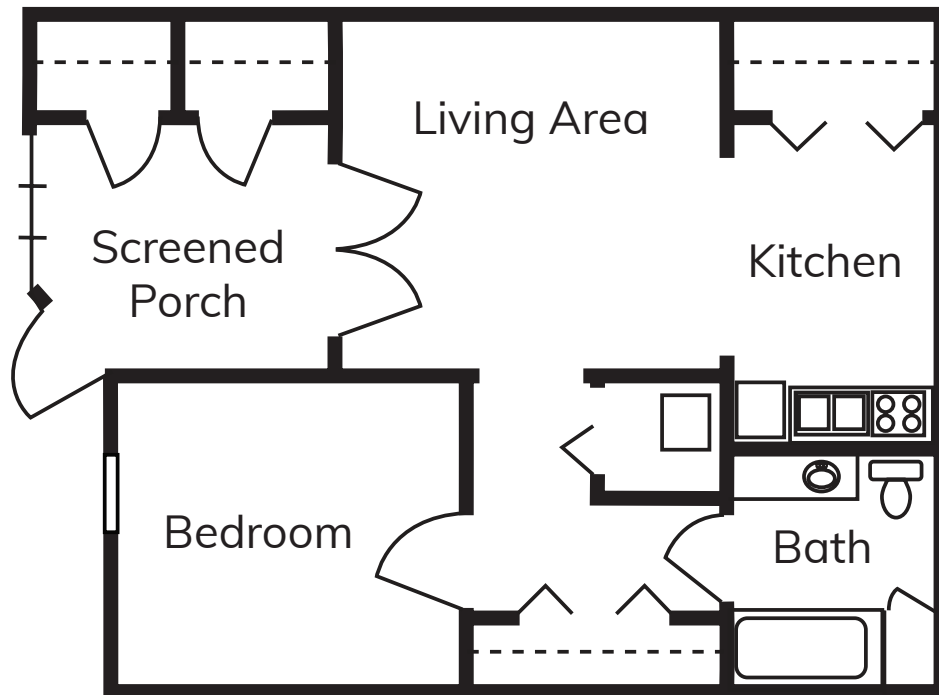

Assisted Living

One-Bedroom

Approx. 605 sq. ft.
Floor plans may vary.

Crescent Wood
Eagle Senior Living