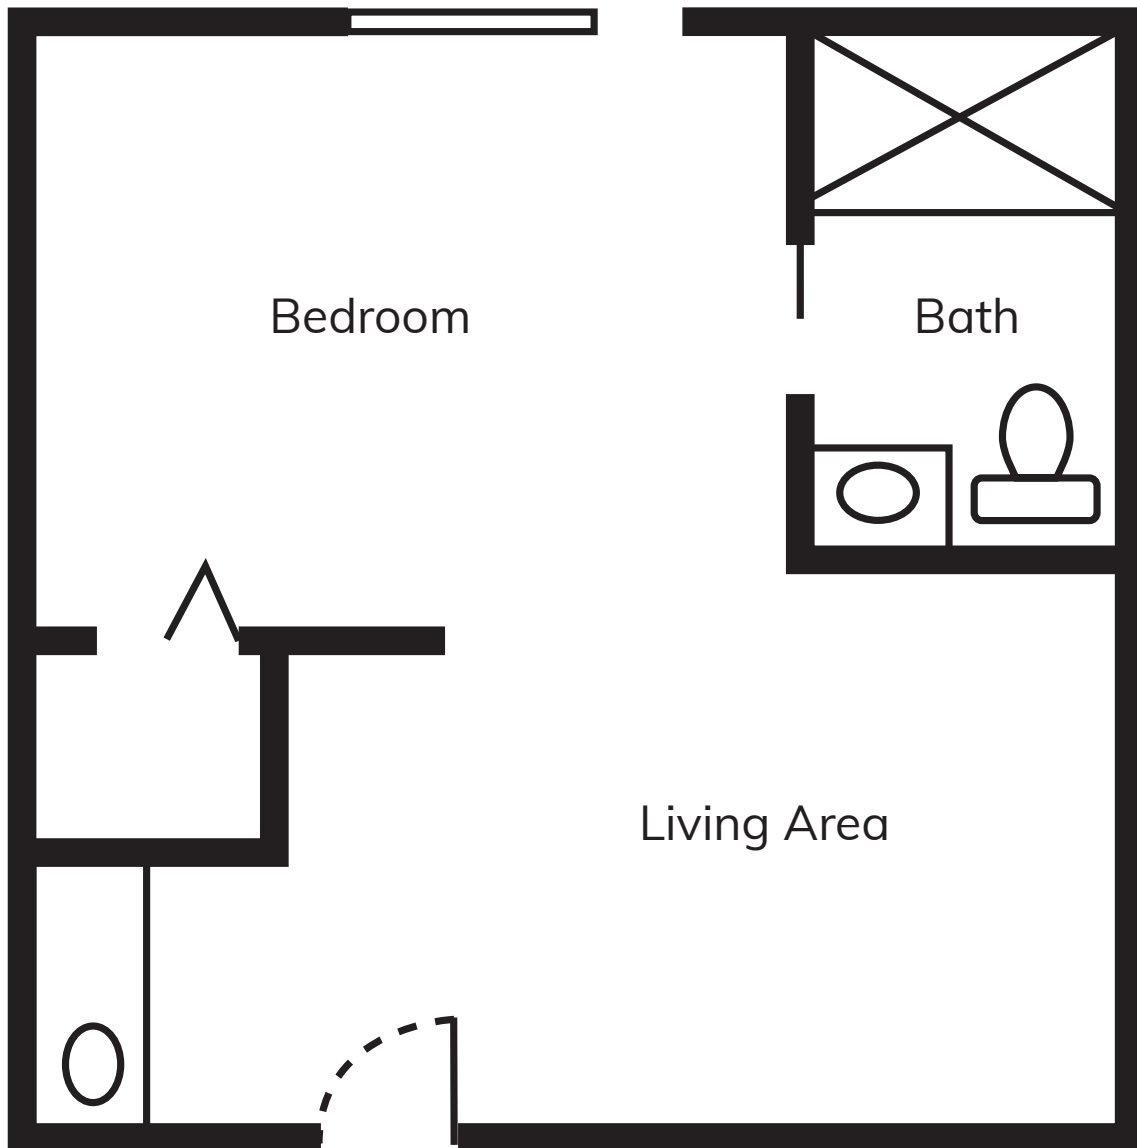

Assisted Living

Townsend Suite

Approx. 324 sq. ft.
Floor plans may vary.

Hearth Brook
Eagle Senior Living