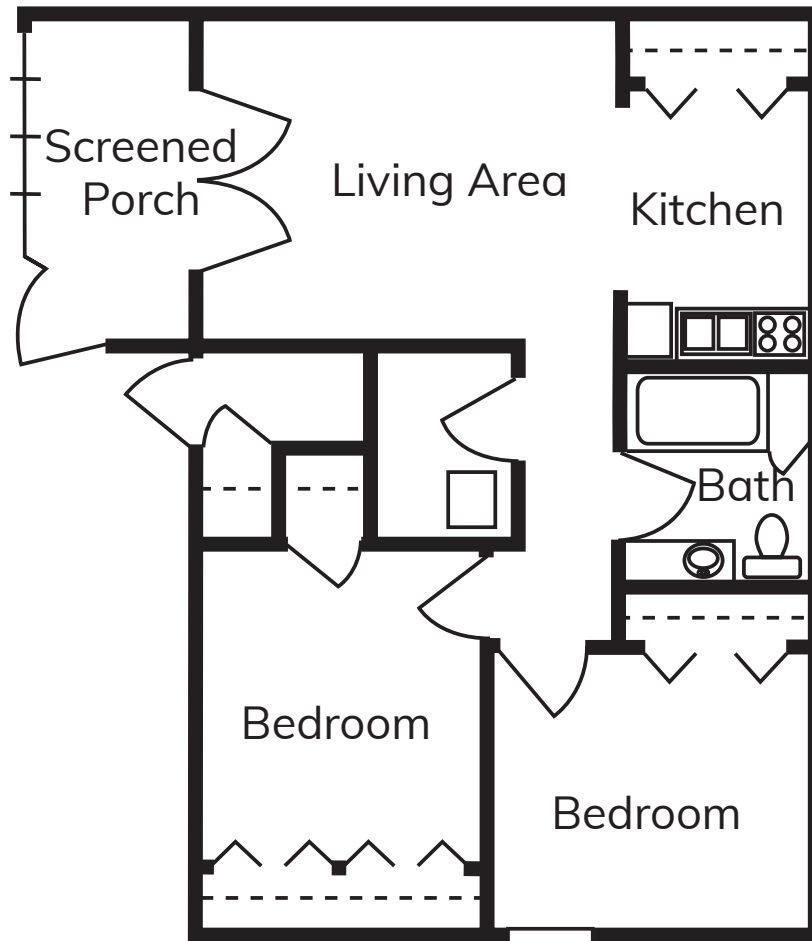

Assisted Living

Two-Bedroom

Approx. 810 sq. ft.
Floor plans may vary.

Crescent Wood
Eagle Senior Living