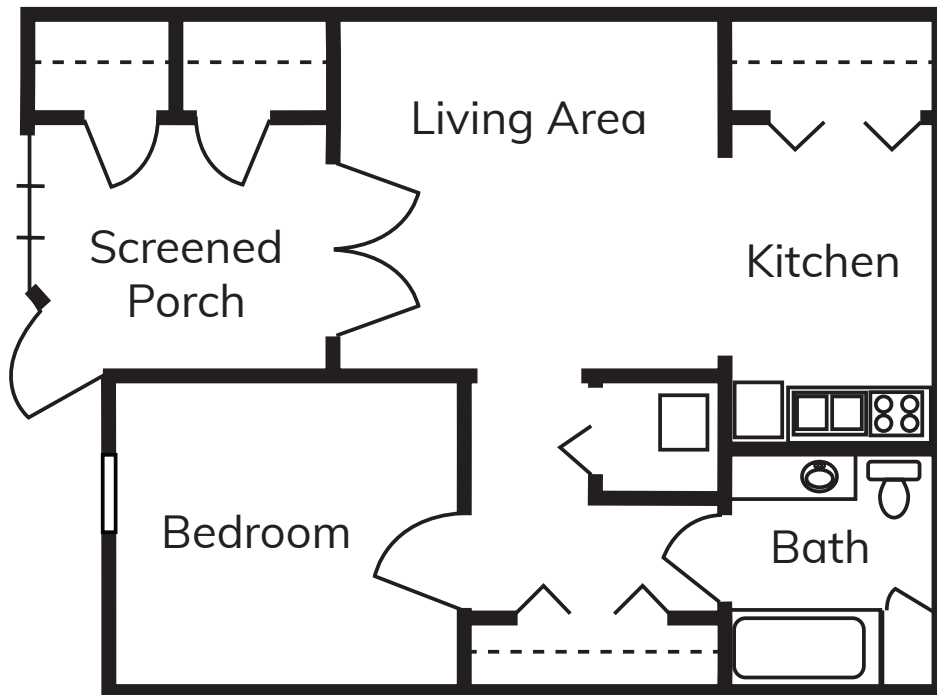

# Independent Living

# One-Bedroom

Approx. 605 sq. ft.  
*Floor plans may vary.*

Crescent Wood  
Eagle Senior Living