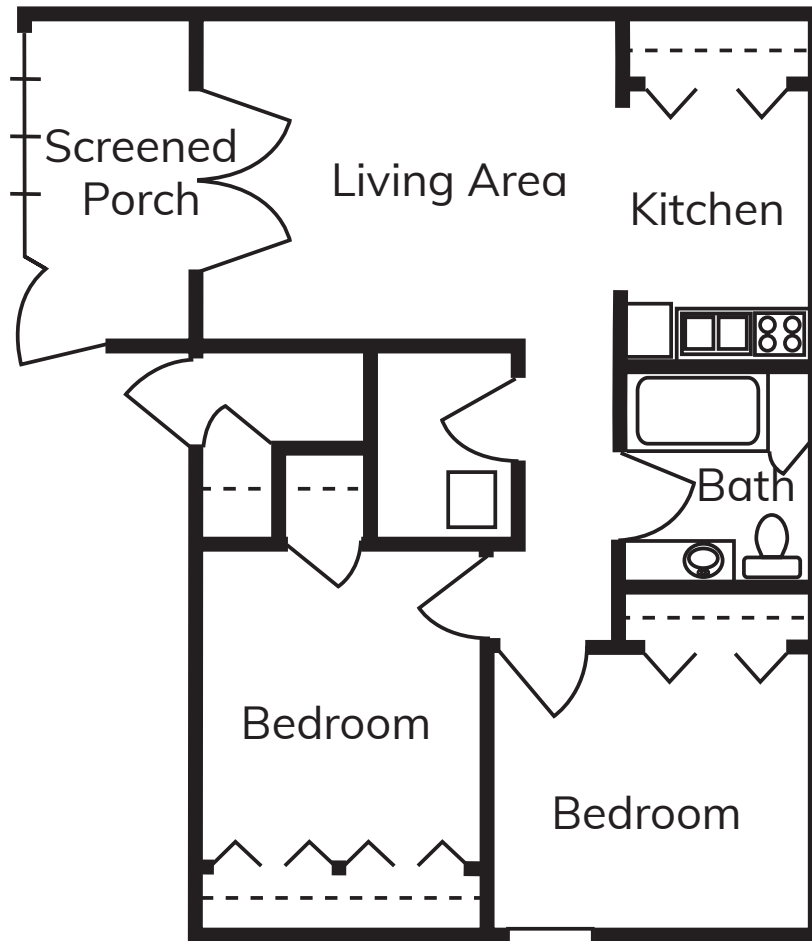

Independent Living

Two-Bedroom

Approx. 810 sq. ft.
Floor plans may vary.

Crescent Wood
Eagle Senior Living