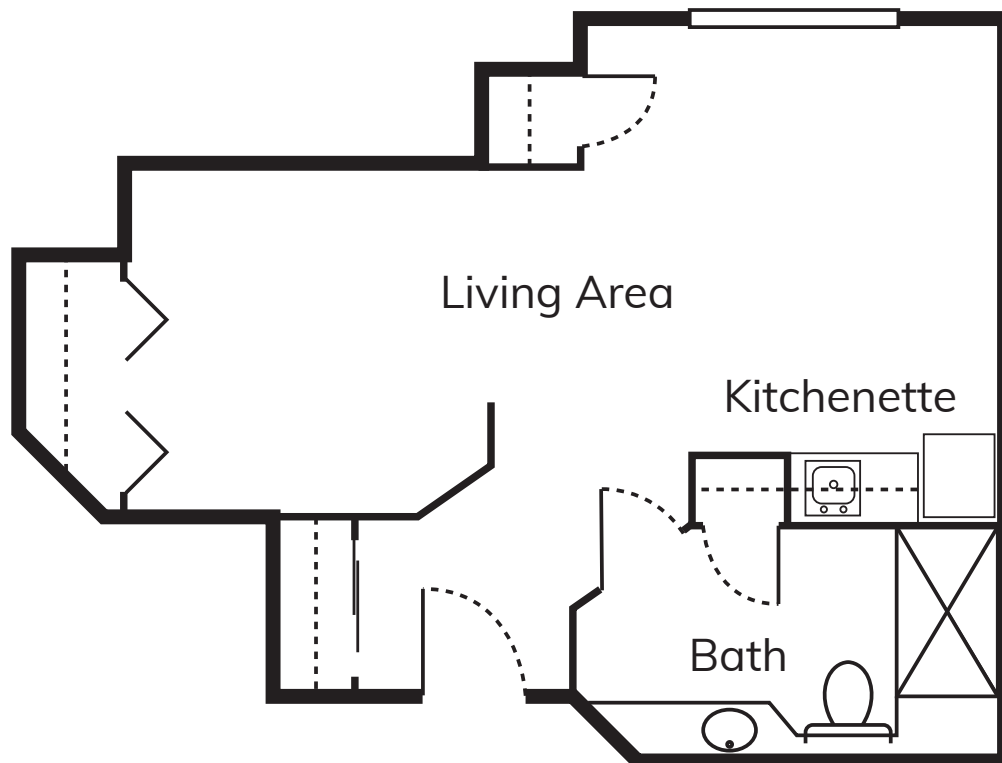

Assisted Living

Alcove

Approx. 227 sq. ft.
Floor plans may vary.

Aldea Green
Eagle Senior Living