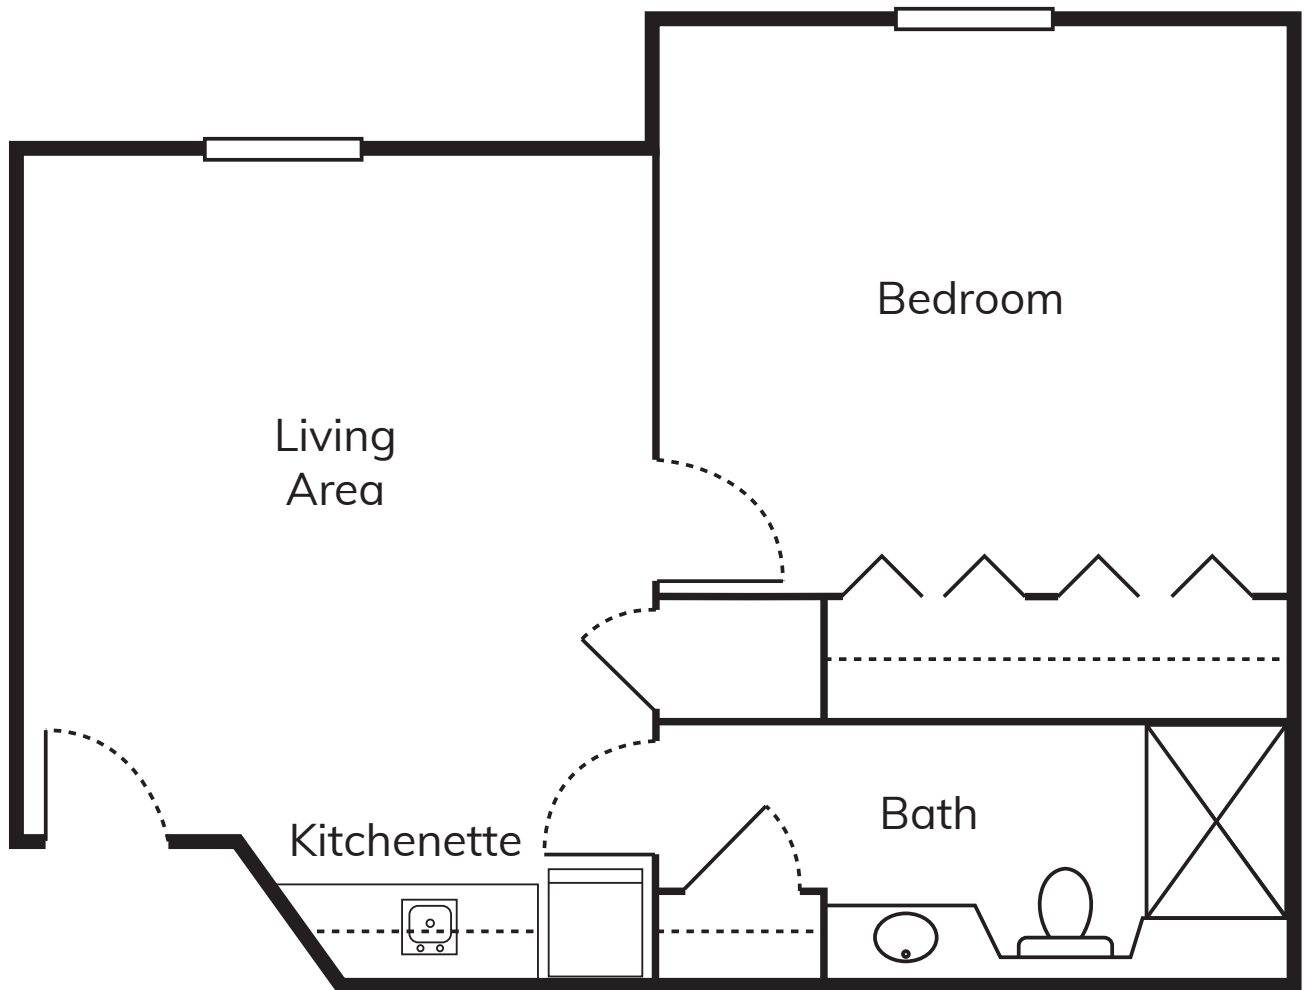

Assisted Living

One-Bedroom Deluxe

Approx. 336 sq. ft.
Floor plans may vary.