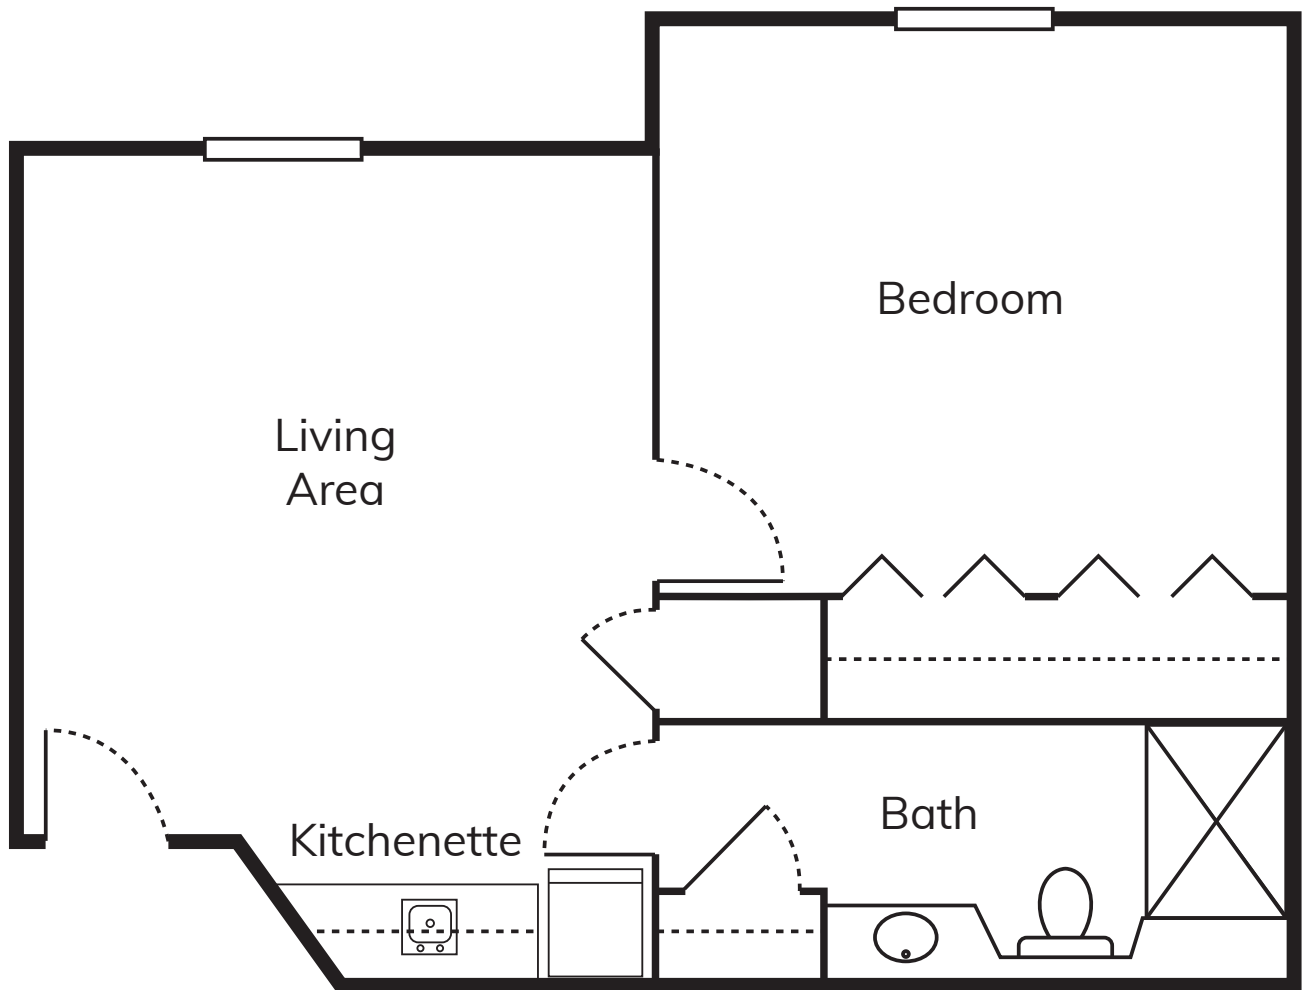

Assisted Living

One-Bedroom Deluxe

Approx. 336 sq. ft.
Floor plans may vary.