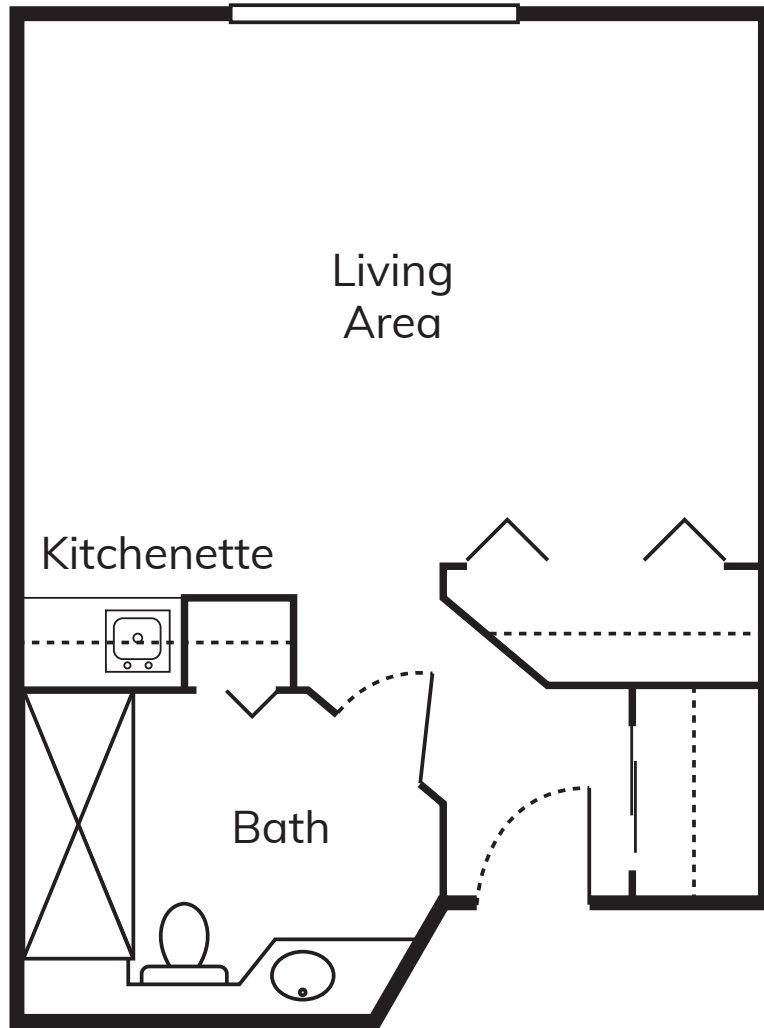

Assisted Living

Premium Studio

Approx. 242 sq. ft.
Floor plans may vary.