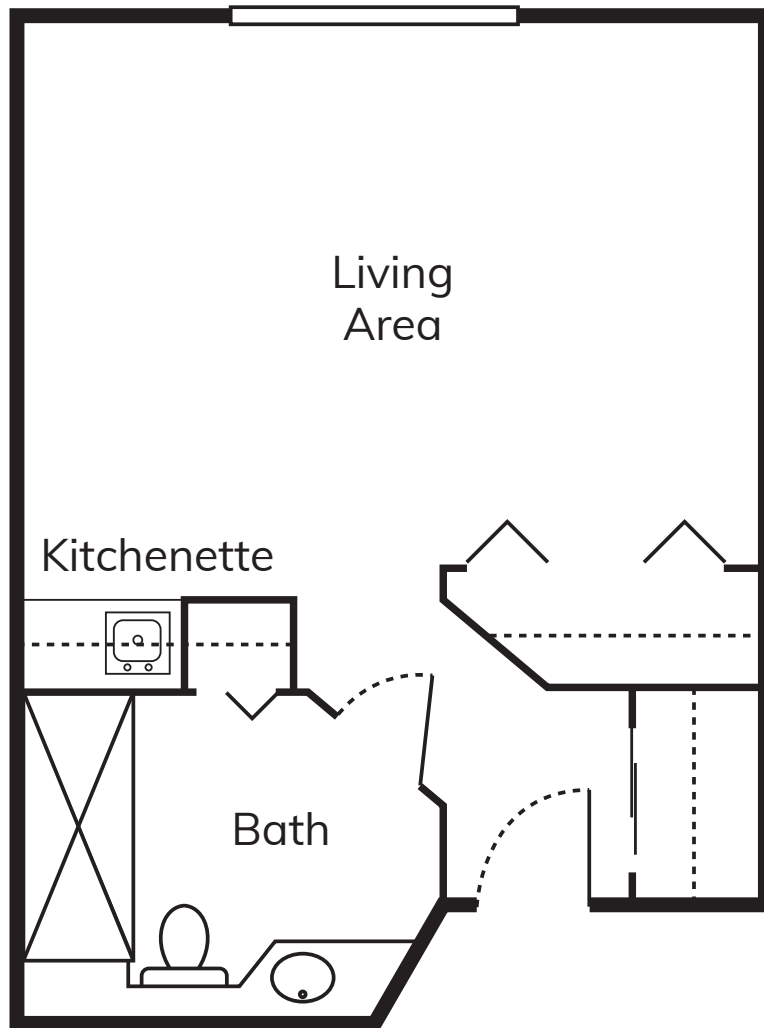

Assisted Living

Premium Studio

Approx. 242 sq. ft.
Floor plans may vary.