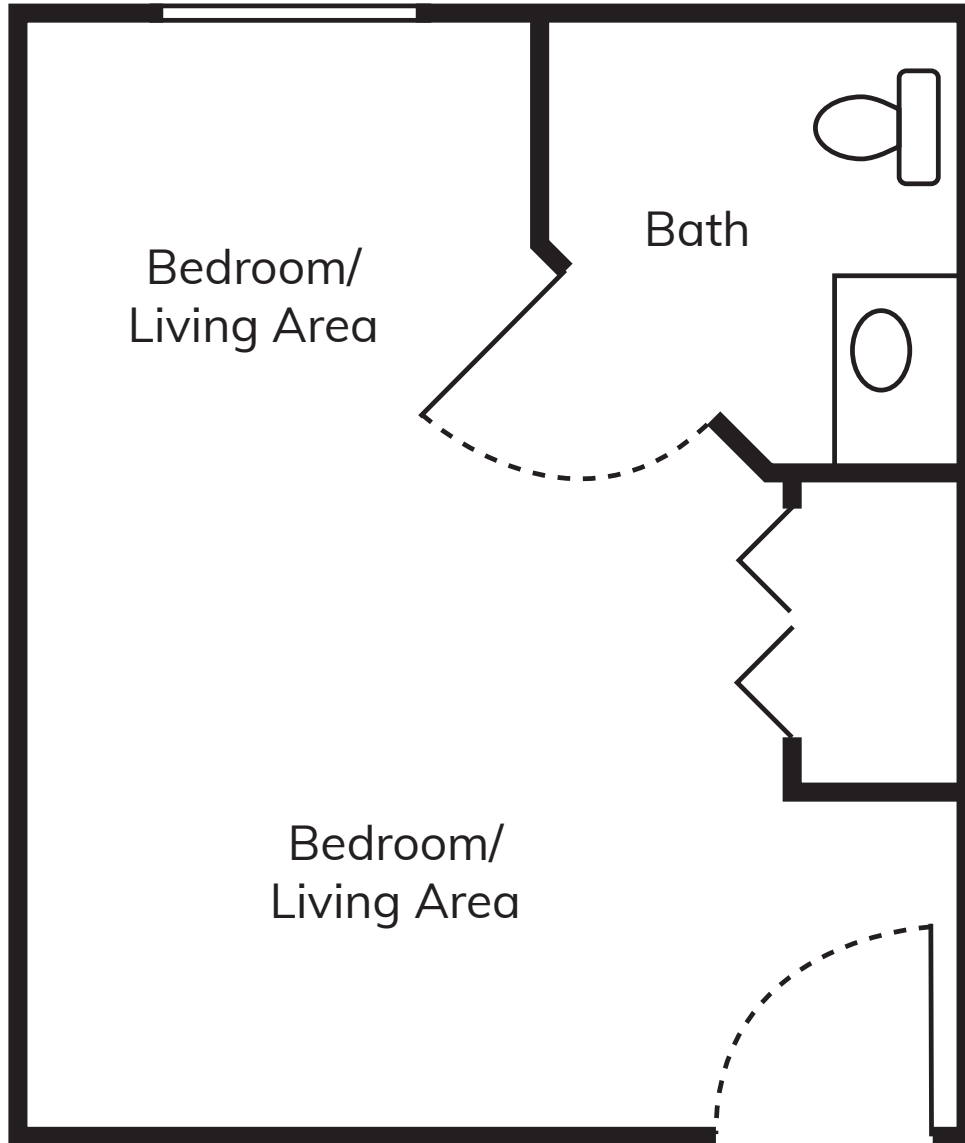

# Memory Care

# Companion Suite

Approx. 195 sq. ft.  
*Floor plans may vary.*

Lark Springs  
Eagle Senior Living