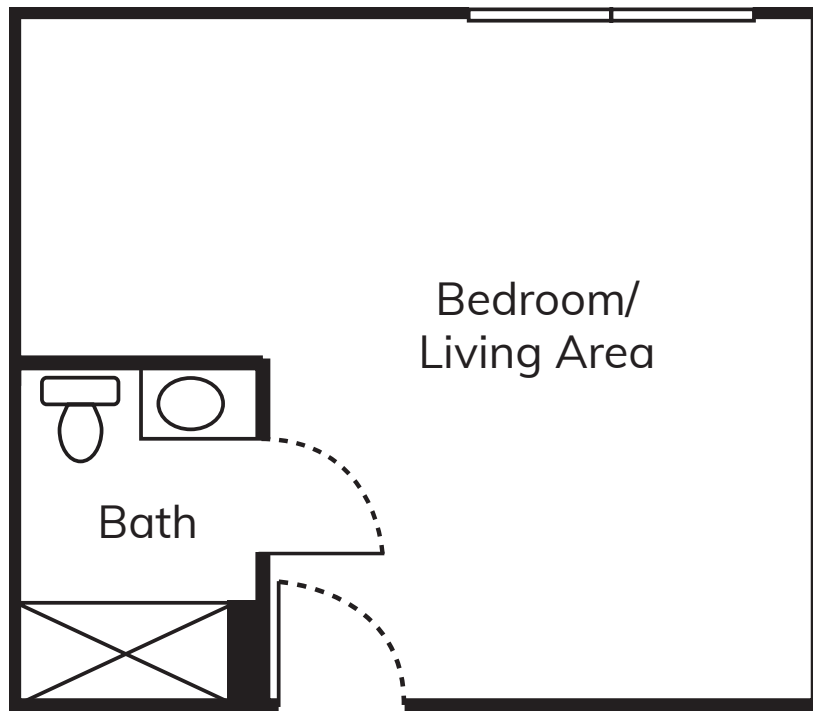

# Deluxe Alcove

Approx. 280 sq. ft.  
*Floor plans may vary.*

Greenwood Place  
Eagle Senior Living