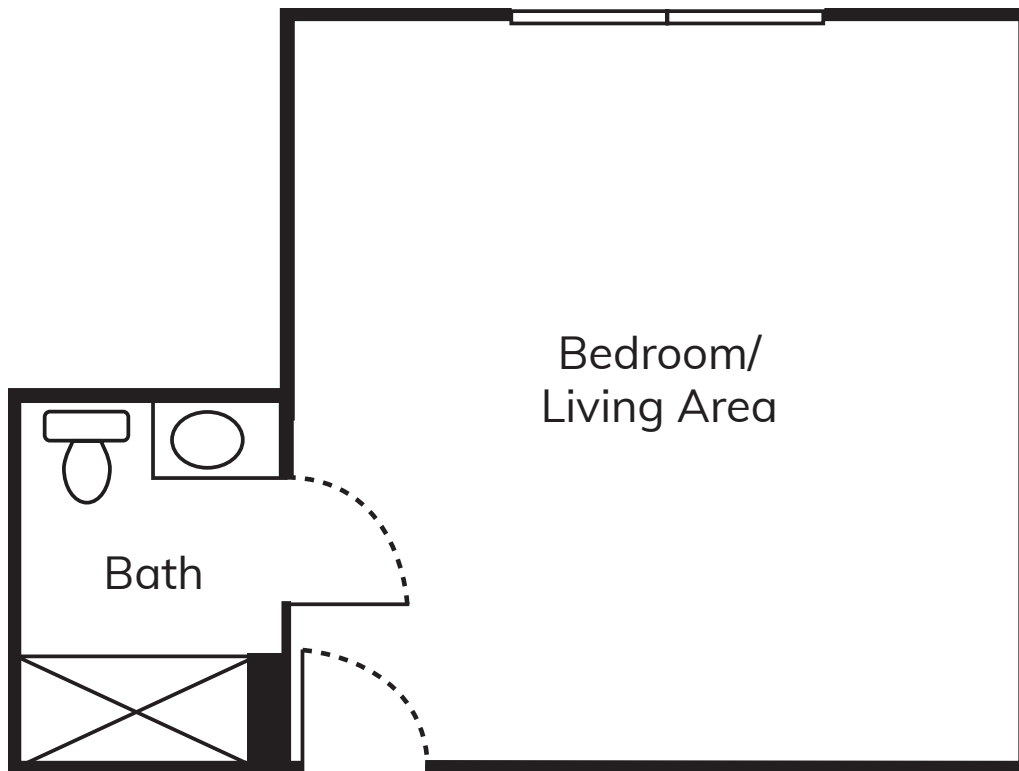

Assisted Living

Deluxe Studio

Approx. 280 sq. ft.
Floor plans may vary.

Greenwood Place
Eagle Senior Living