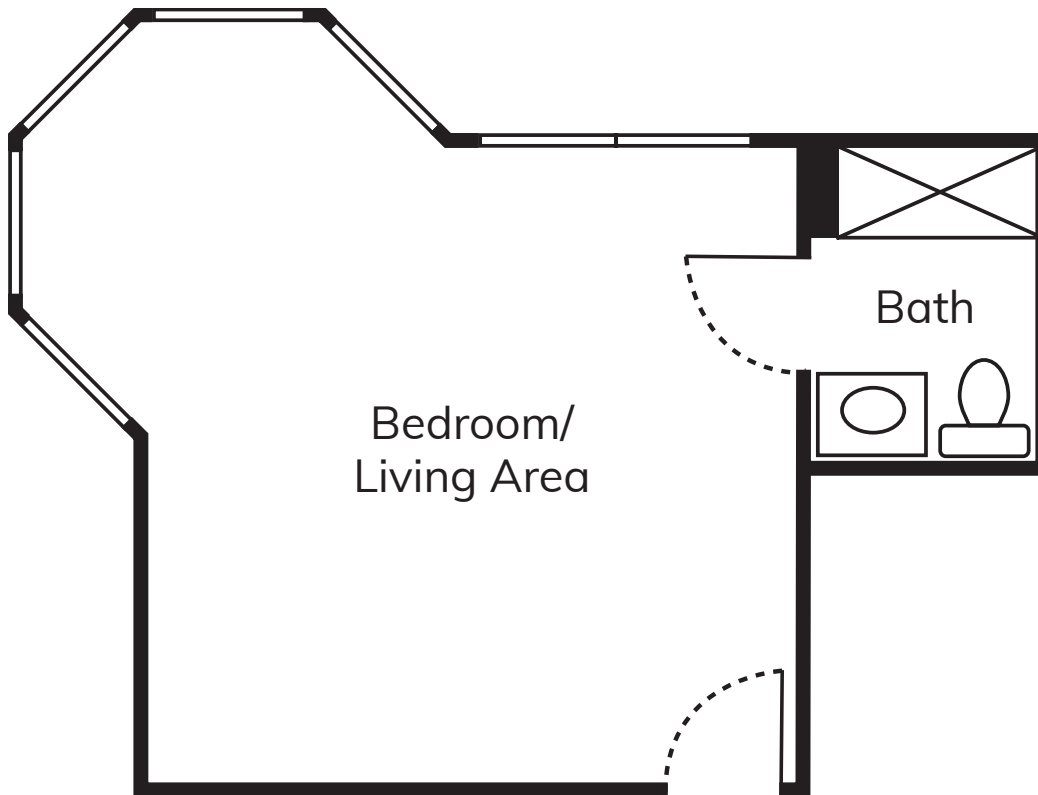

Assisted Living

Private Suite

Approx. 330 sq. ft.
Floor plans may vary.

Greenwood Place
Eagle Senior Living