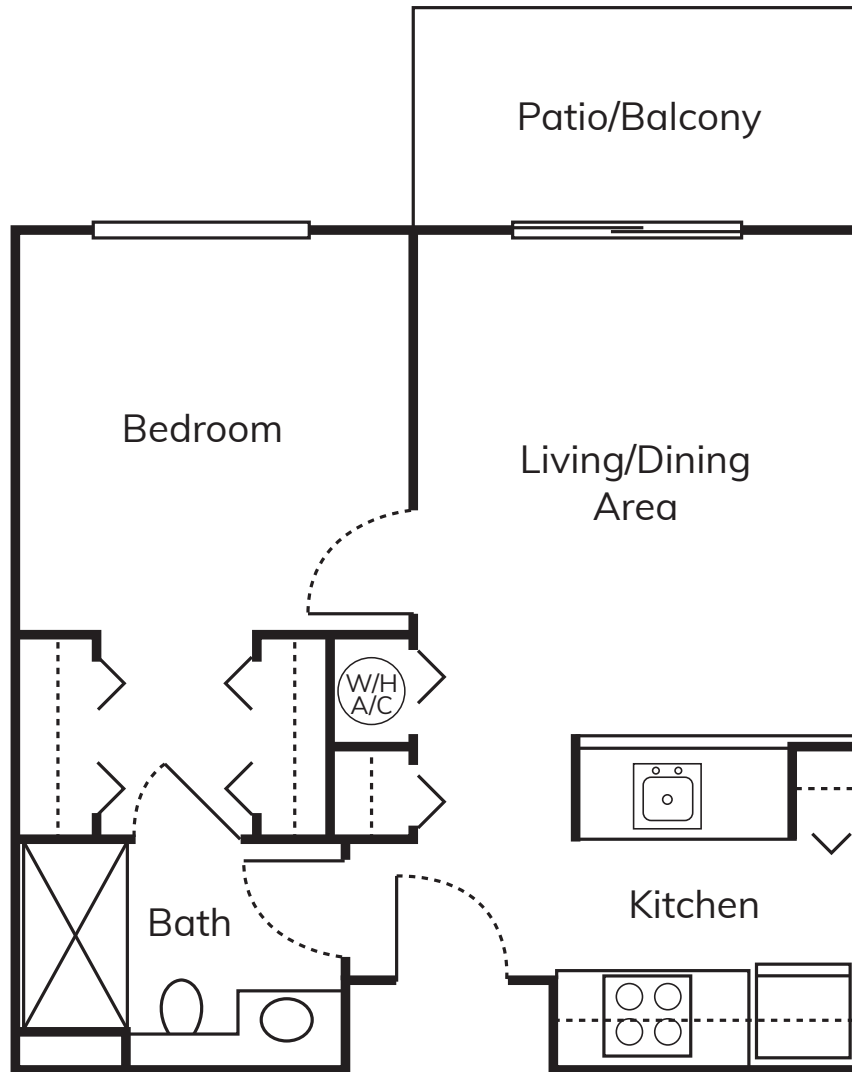

# Islander I

Approx. 564 sq. ft.  
Floor plans may vary.

Cascade Heights  
Eagle Senior Living