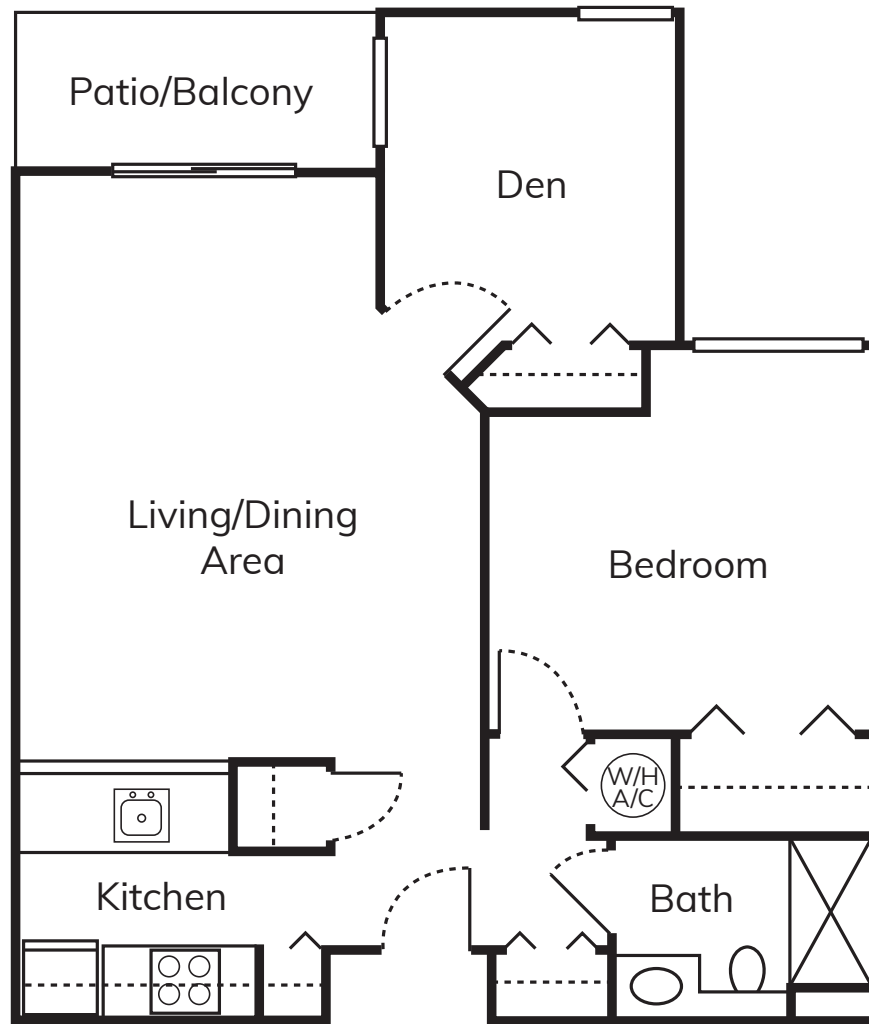

Independent Living

Islander III

Approx. 907 sq. ft.
Floor plans may vary.