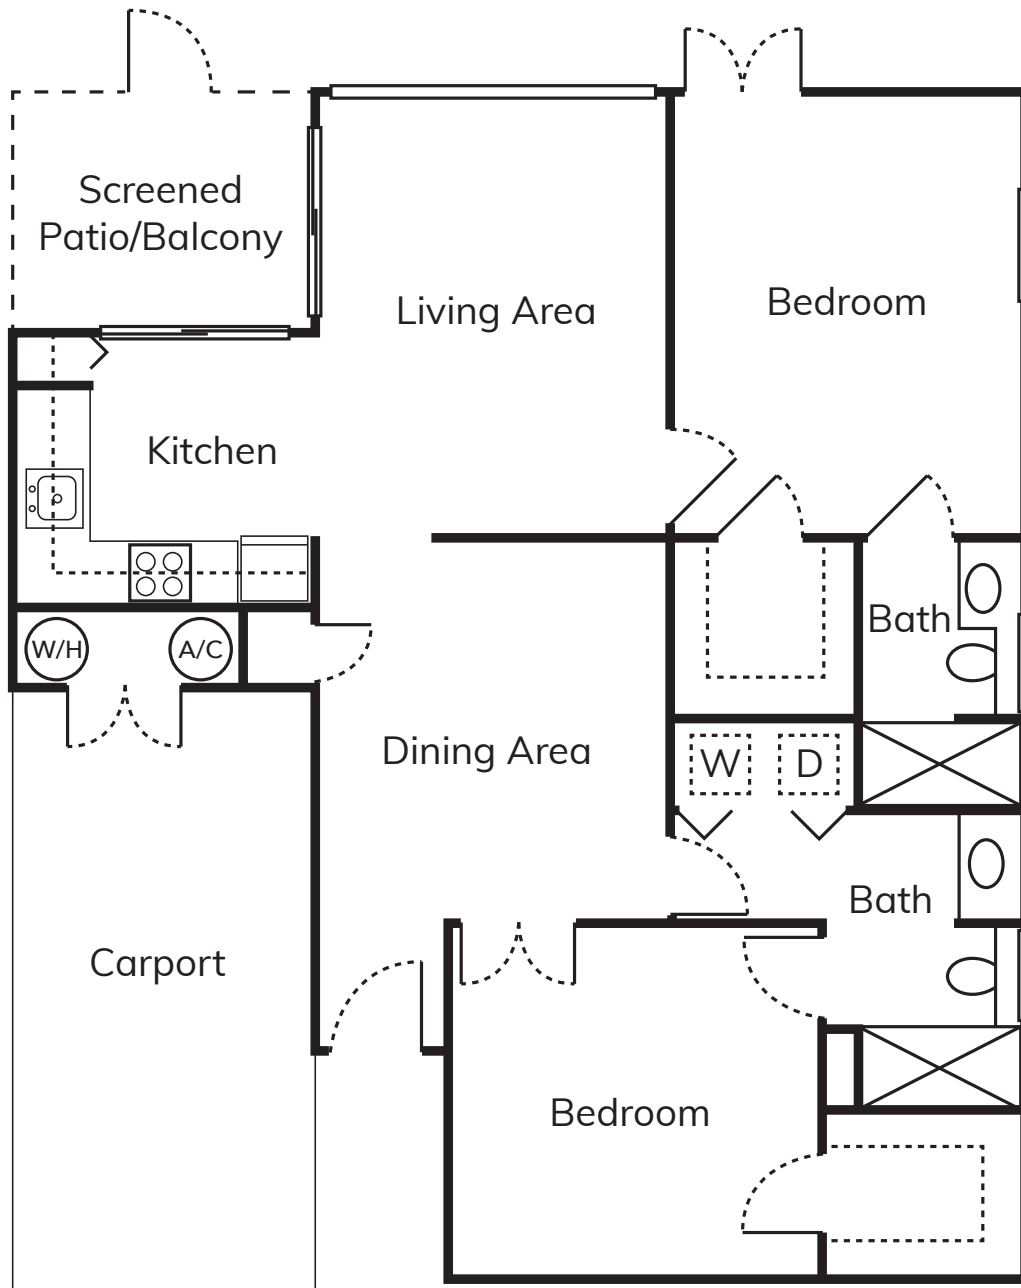

Independent Living

The Hideaway

Approx. 1,051 sq. ft.

Floor plans may vary.

Cascade Heights
Eagle Senior Living