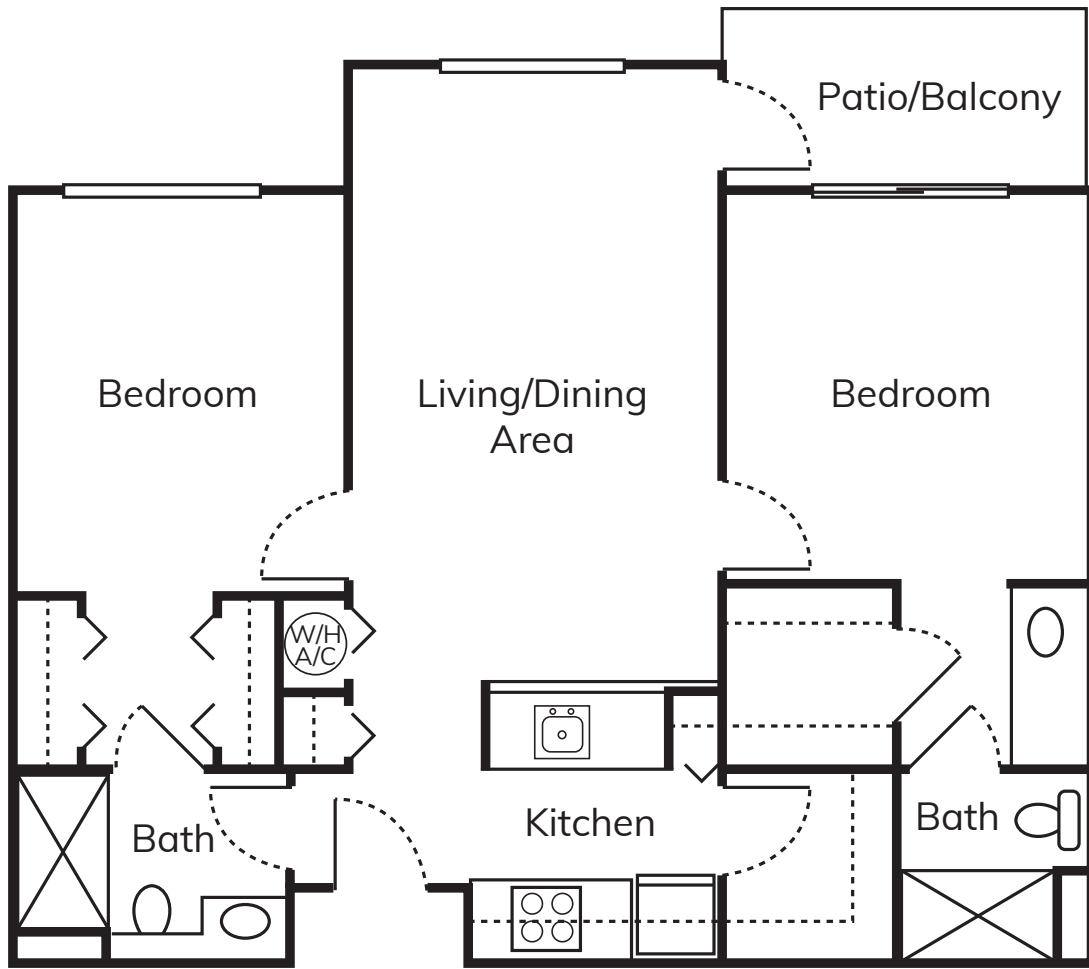

Independent Living

Villager I

Approx. 975 sq. ft.
Floor plans may vary.